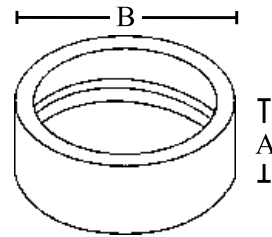

APPLICATION

- INDOOR USE ONLY
- PROTECTS CABLES IN COMMUNICATIONS AND SECURITY SYSTEMS AGAINST ABRASION FROM EDGE OF EMT

STANDARD MATERIAL

- POLYETHELENE - WHITE

PART #	UPC#	SIZE	UNIT CARTON	SHIP CASE	WEIGHT CASE	INCHES	
						A	B
513	10513	1/2"	100	500	5	.522	.570
514	10514	3/4"	100	500	6	.538	.764
515	10515	1"	50	250	5	.614	.954
516	10516	1-1/4"	50	250	4	.620	1.26
517	10517	1-1/2"	50	250	5	.620	1.44
518	10518	2"	50	250	5	.619	1.86
519	10519	2-1/2"	---	25	1	1.12	2.34
520	10520	3"	---	25	2	1.19	2.78
521	10521	3-1/2"	---	25	2	1.22	3.27
522	10522	4"	---	25	2	1.22	3.71